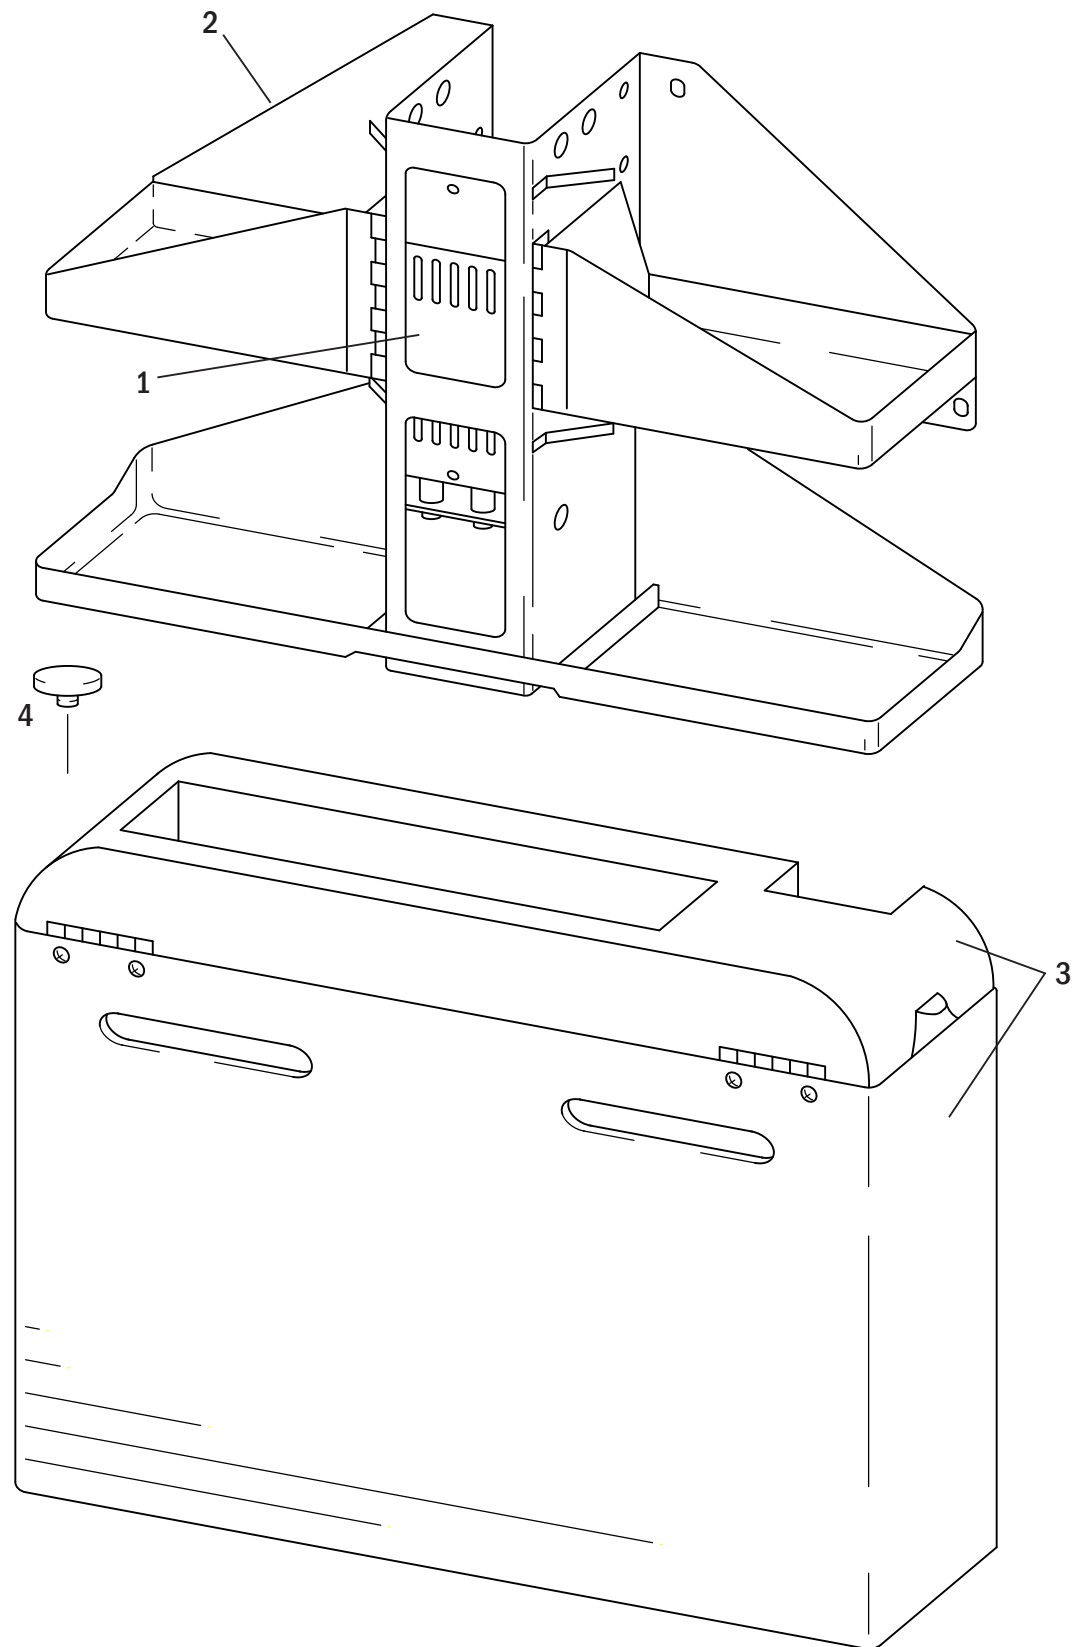

YL 524148750-A1
Load Wheel Assembly
w/Bearings and String Guards

YL 150118854
Load Wheel Assembly w/String
Guards and Axle

YL 524142925
Poly Drive Tire w/Hub

YL 524142926
Rubber Drive Tire w/Hub

YL 524143966
Complete Riser and Load Wheel
Assembly

YL 524148750-A
Load Wheel Assembly
w/Bearings and String Guards

Electrical - Battery Tray and Charger

Electrical - Battery Tray and Charger

Item	Part No.	Description
1	YL 580029671	Battery charger, 15A, 120AC \$
2	YL 524148828	Battery Tray assembly
3	YL 524174528	Battery cover and tray assembly
4	YL 524149774	Battery cover knob