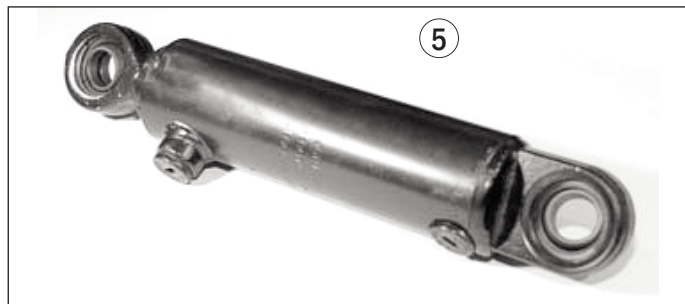

Hydraulic Power Unit

Hydraulic Power Unit

Item	Part No.	Description
1	YL 580025912	Hydraulic power unit
2	YL 518818835	Solenoid
3	YL 580012673	Solenoid valve
4	YL 580015604	Breather
5	YL 524149215	Lift cylinder
6	YL 524151086	Lift cylinder seal kit