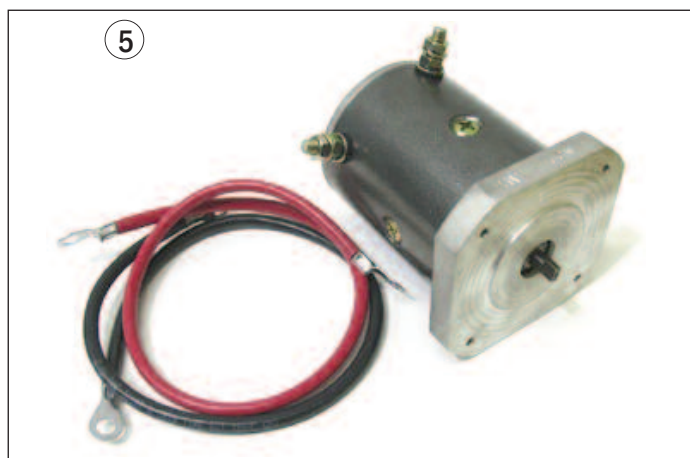

Motors

Motors

Item	Part No.	Description
1	YL 580031000-Am	Drive Motor, After-Market
2	YL 580029149-Am	Drive Motor brush set & springs for After-Market Motor
3	YL 580029149	Drive Motor brush set & springs for original motor
4	YL 524144502	Motor cover, Right hand
	YL 524144503	Motor cover, Left hand
5	YL 580012669-Am	Pump motor, 24V