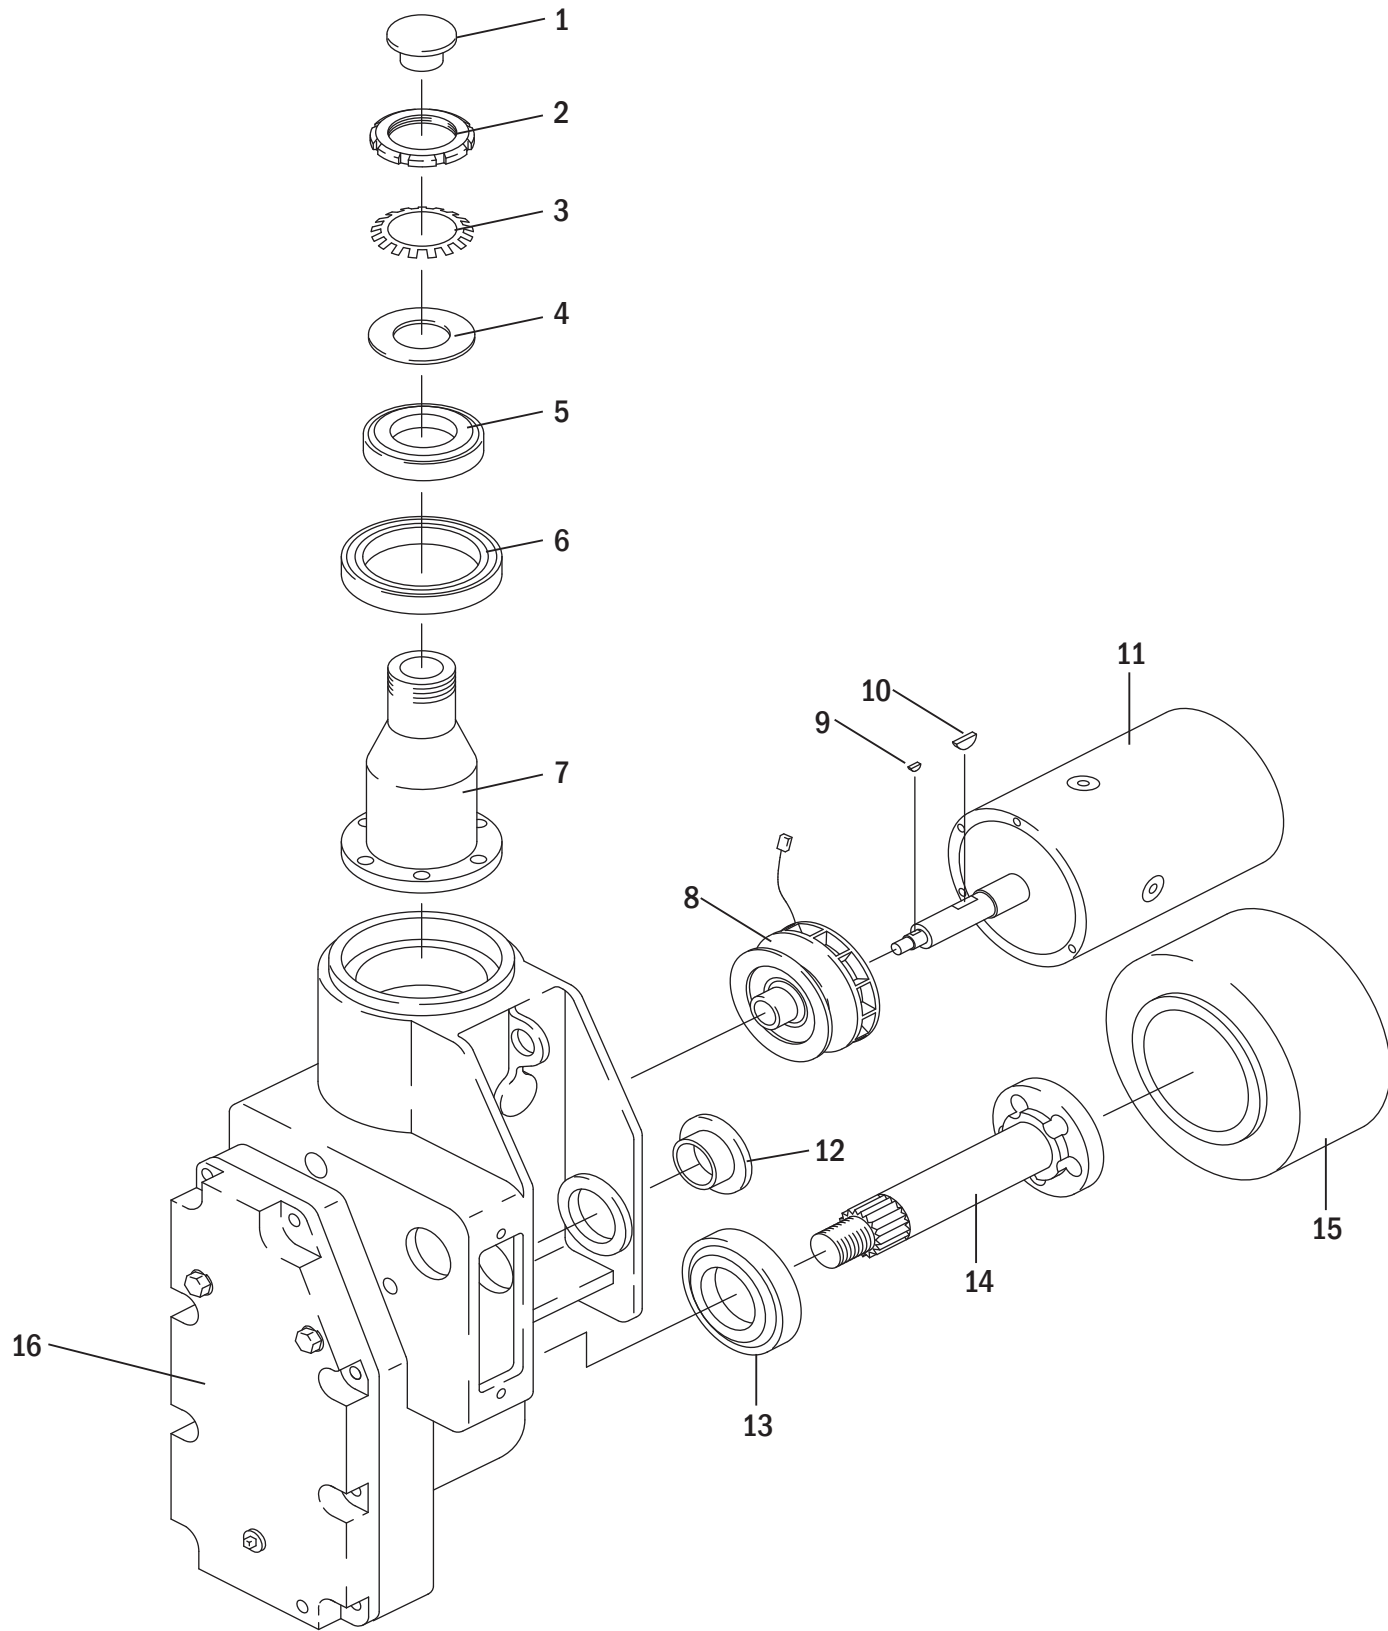

Drive Unit and Brake Assembly

Drive Unit and Brake Assembly

Item	Part No.	Description	Application
1	YL 520012800	Sleeve	
2	YL 940800905	Locknut	
3	YL 940801905	Lockwasher	
4	YL 524149333	Seal	
5	YL 580032520	Tapered bearing	
6	YL 580033251	Bearing cup (not used)	
	HY 163971	Bearing cup	
7	YL 580033250	Bearing cone (not used)	
	HY 174230	Bearing cone	
8	YL 524148583	Brake assembly	
9	YL 502389911	Woodruff key	
10	YL 524158214	Key	
11		See Motor Section	
12	YL 272015100	Bushing	
13	YL 055076400	Bearing cup	
	YL 060235200	Bearing cone	
14	YL 506566500	Drive axle	
15		See Quick Wheel Lookup pages 4 and 5	
16	YL 524144502	Motor cover	Right hand
	YL 524144503	Motor cover	Left hand