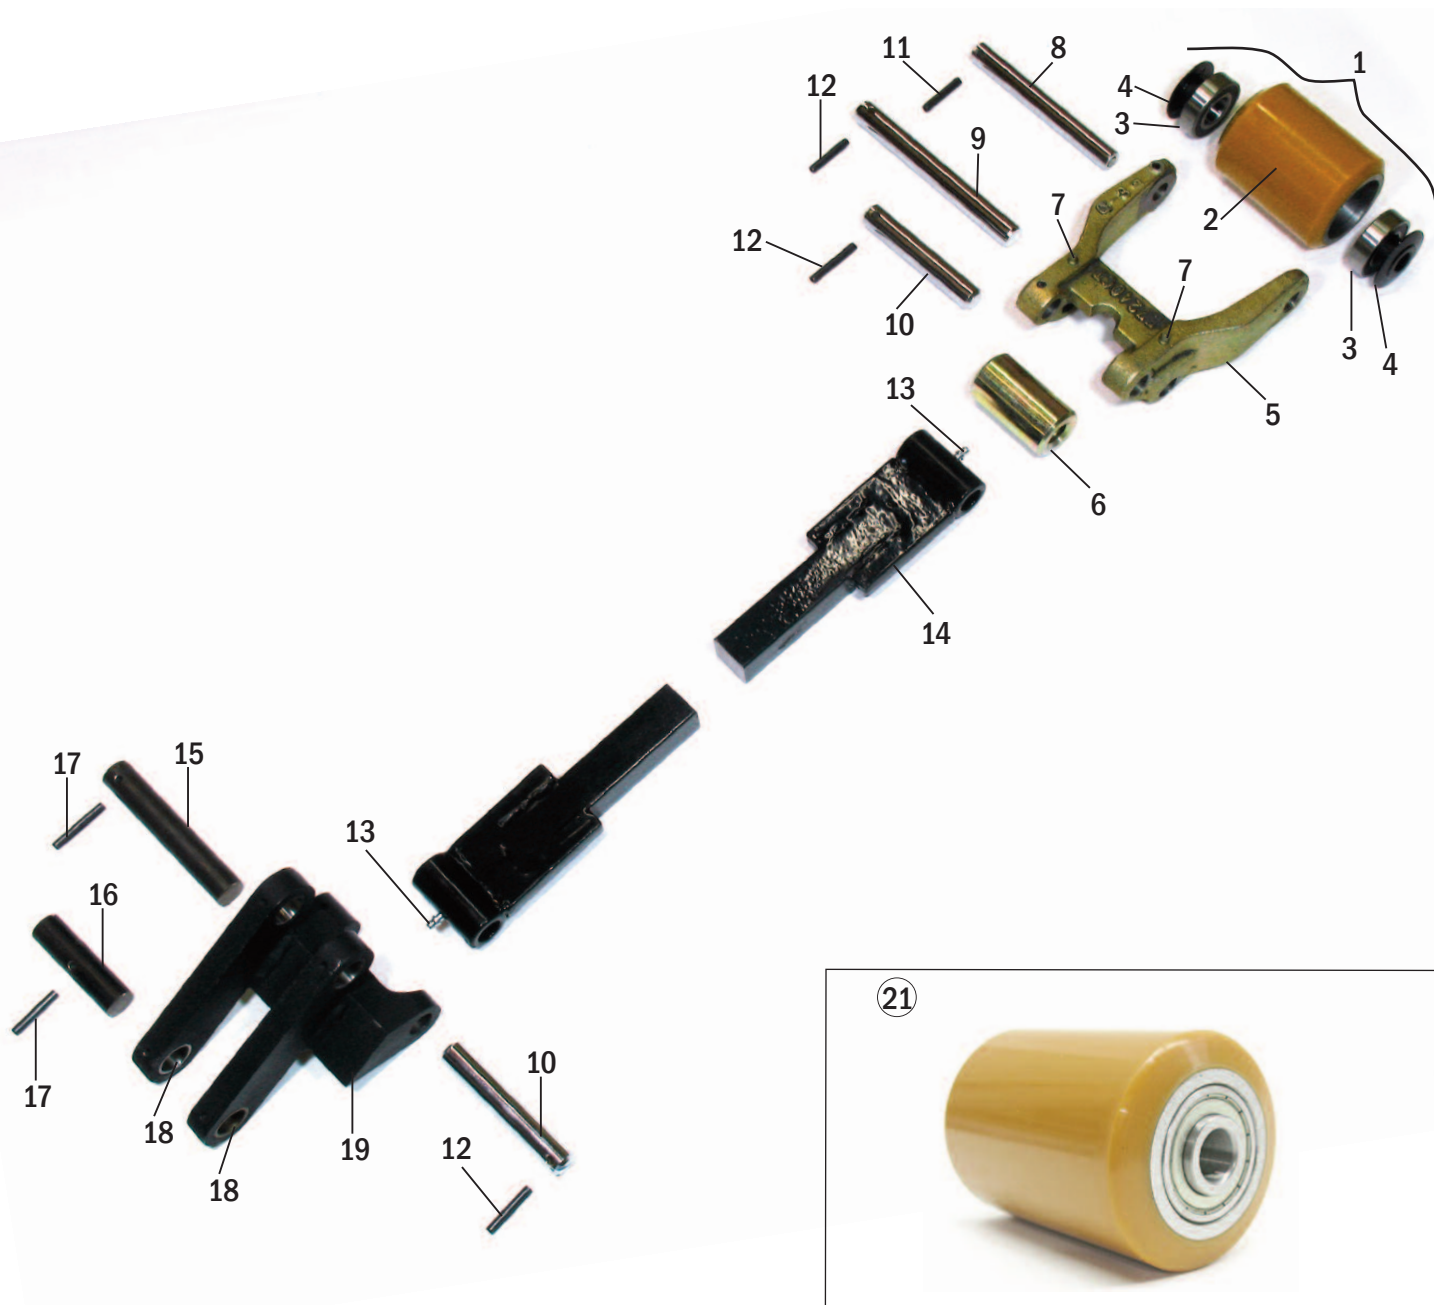

Control Handle Assembly

Control Handle Assembly

Item	Part No.	Description
1	YL 524139006	Control handle, upper
2	YL 580011989	Control handle, lower
3	YL 580025595-R	Interface board, Cold storage, Renewed
	YL 580025595-C	Core deposit
4	YL 524148521	Switch assembly
5	YL 580026824	Switch
6	YL 524139009	Horn cover
7	YL 580011991	Switch cover
8	YL 524139010	Switch cover, Turtle option
9	YL 580012969	Spring, Turtle option
10	YL 580013128	Cover
11	YL 524139007	Butterfly switch, Left Hand
12	YL 524139008	Butterfly switch, Right Hand
13	YL 580012962	Bushing
14	YL 580013106	Camshaft
15	YL 580012970	Spring
16	YL 580026296	Screw
17	YL 940004902	Washer

* Price is based upon receipt or rebuildable board.
Customer may supply board for turnaround service.

Hydraulic Power Unit

Hydraulic Power Unit

Item	Part No.	Description
1	YL 580025912	Hydraulic power unit
2	YL 518818835	Solenoid
3	YL 580012673	Solenoid valve
4	YL 580015604	Breather
5	YL 524149215	Lift cylinder
6	YL 524151086	Lift cylinder seal kit

Frame & Undercarriage - Load Wheel & Link Linkage

Frame & Undercarriage - Load Wheel & Link Linkage

Item	Part No.	Description	Application
1	YL 524148750-A1	Load wheel assembly, high load (95A)	
2	YL 524148750	Load wheel, high load	
3	YL 524148751	Wheel bearing	
4	YL 524148752	Bushing	
5	YL 524148749	Riser	
6	YL 751791300	Exit roller	
7	YL 524148462	Grease fitting	
8	YL 524148753	Load wheel axle, Corrosion resistant	
9	YL 585096306	Pivot pin, Corrosion resistant	
10	YL 585096307	Pivot pin, Corrosion resistant	
11	YL 524148755	Spiral pin	
12	YL 585096802	Spiral pin	
13	YL 953700901	Grease fitting	
14	YL 585094505	Push rod, 48" forks	
15	YL 585096303	Pivot pin	
16	YL 585096302	Pivot pin	
17	YL 585096301	Spiral pin	
18	YL 640434100	Bushing	
19	YL 524144864	Lower rear link (R.H.)	
20	YL 524144865	Lower rear link (L.H.) - not shown	
21	YL 524148750-A	Load wheel assembly, high load (95A)	
22	YL 524143966	Load wheel & riser assembly	
23	YL 150118854	Load wheel & axle assembly	