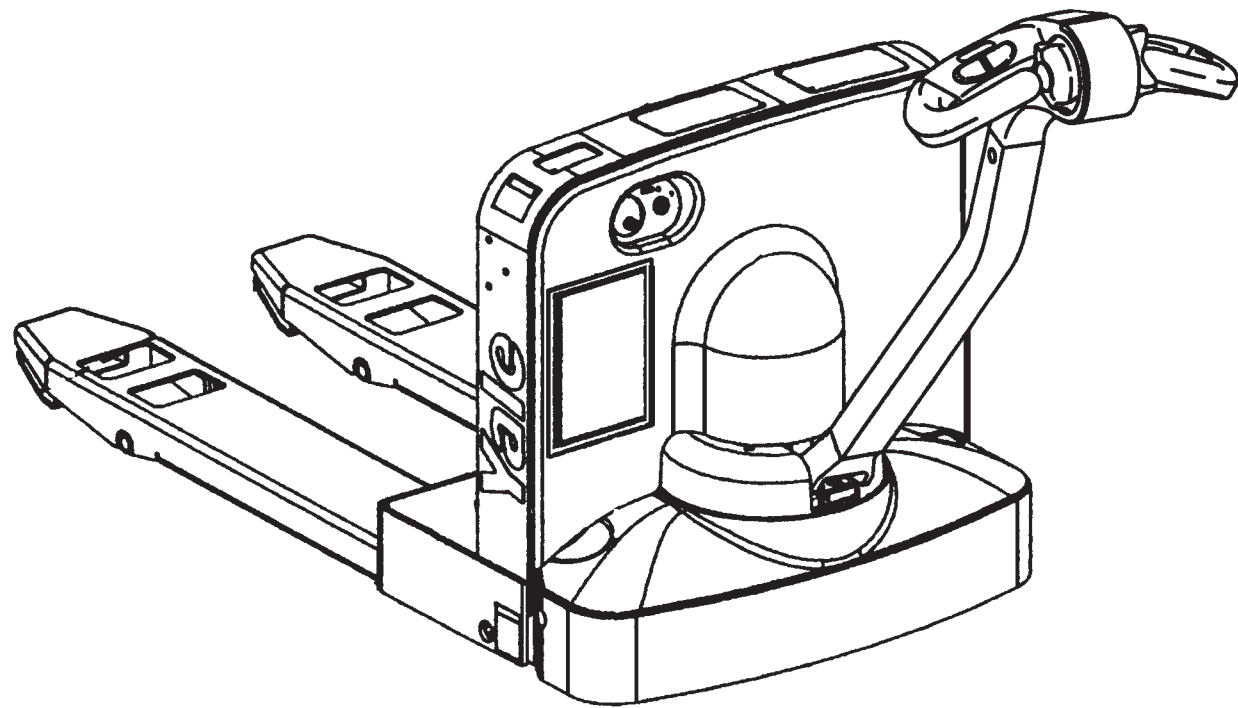

Replacement Parts for Yale MPB 040 E (B827)

800-462-2370
Fax 800-366-5939
www.SuperStoresService.com

Model Nomenclature

Content

Wheels

Quick Wheel Lookup	4
--------------------	---

Electrical

Battery Tray and Charger	6
Control Panel	8