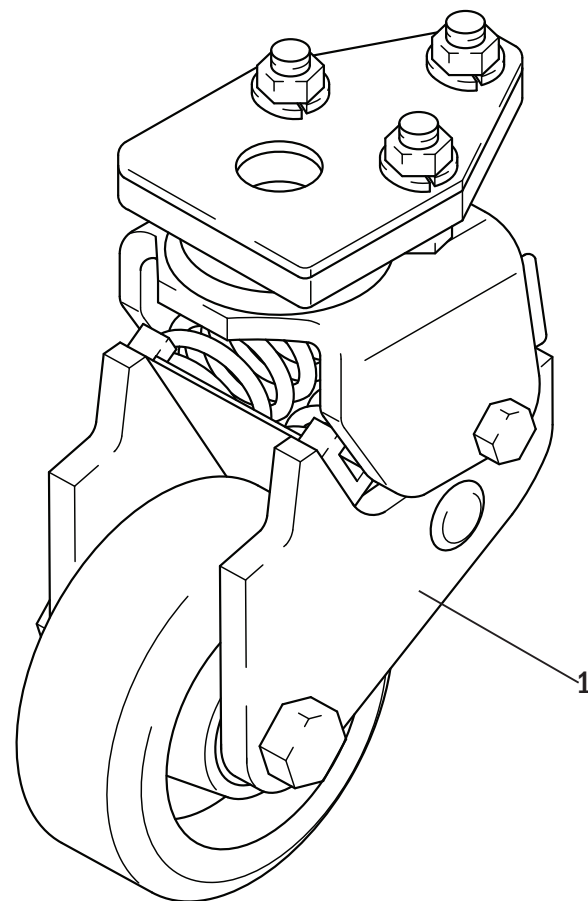

Frame & Undercarriage - Caster Assembly

Frame & Undercarriage - Caster Assembly

Item	Part No.	Description	Application
1	YL 580023164	Caster assembly	
2	YL 524149213	Wheel assembly, Incl. bearings	
3	YL 524149643	Bushing	
4	YL 524149495	Axle, bolts and nuts