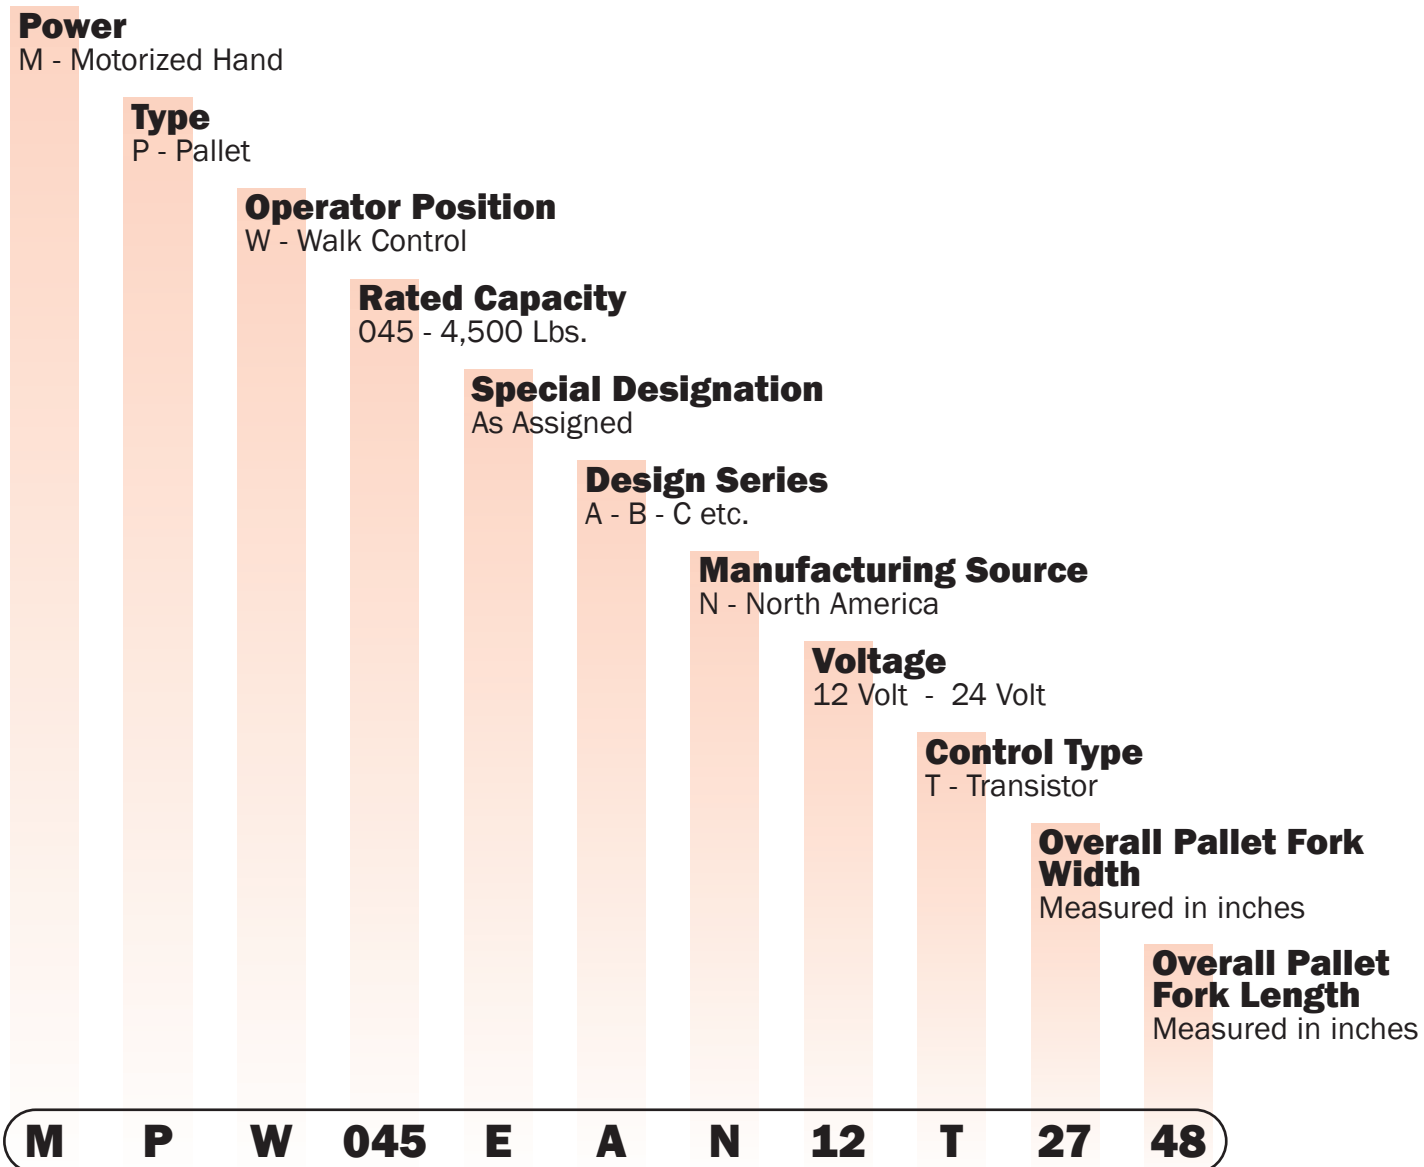

Model Nomenclature

Content

Wheels

Quick Wheel Lookup	4

Electrical

Battery Tray and Charger	6
Control Panel	8

Drive Unit/Brake

Drive Unit and Brake	10

Motors

Drive and Pump Motors	12

Handle Assembly

Control Arm Assembly	14
Control Handle Assembly	16

Hydraulic

Hydraulic	18

Frame and Undercarriage

Load Wheel and Lift Linkage	20
Caster Assembly	22