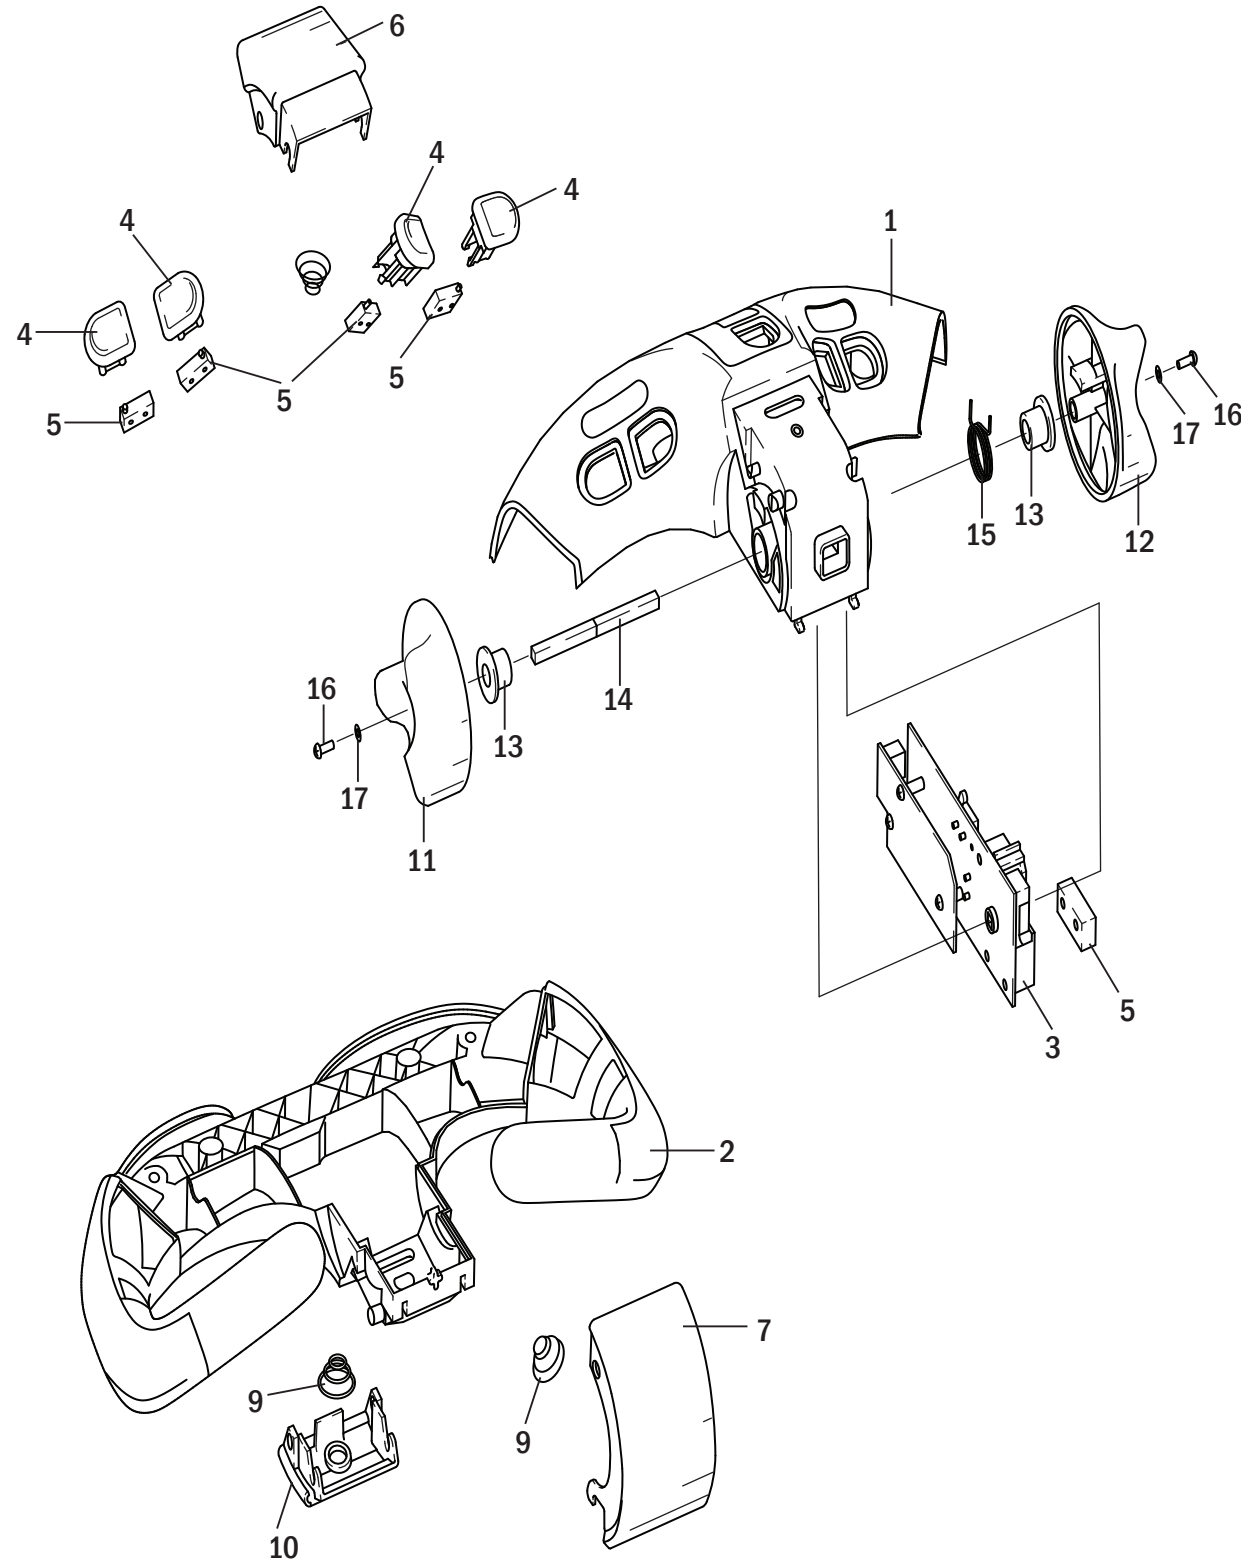

Drive Unit and Brake Assembly

Drive Unit and Brake Assembly

Item	Part No.	Description	Application
1	YL 520012800	Sleeve	
2	YL 940800905	Locknut	
3	YL 940801905	Lockwasher	
4	YL 524149333	Seal	
5	YL 580032520	Tapered bearing	
6	YL 580033251	Bearing cup (not used)	
	HY 163971	Bearing cup	
7	YL 580033250	Bearing cone (not used)	
	HY 174230	Bearing cone	
8	YL 524148583	Brake assembly	
9	YL 502389911	Woodruff key	
10	YL 524158214	Key	
11		See Motor Section	
12	YL 272015100	Bushing	
13	YL 055076400	Bearing cup	
	YL 060235200	Bearing cone	
14	YL 506566500	Drive axle	
15		See Quick Wheel Lookup pages 4 and 5	
16	YL 524144502	Motor cover	Right hand
	YL 524144503	Motor cover	Left hand

Handle Assembly - Control Arm

Handle Assembly - Control Arm

Item	Part No.	Description
1	YL 524143951	Steer arm
2	YL 524149338	Gas spring
3	YL 580031999	Pin
4	YL 272027800	Steer arm pin, 2 required
5	YL 272006400	Washer
6	YL 580013974	Brake switch w/harness
7	YL 524149326	Bumper, 2 required
8	YL 272106000	Bolt
9	YL 580002500	Clamp
10	YL 900014292	Cap screw
11	YL 449021001	Washer
12	YL 449022016	Lockwasher
13	YL 524144586	Cap screw
14	YL 580046976	Control handle wiring harness

Control Handle Assembly

Control Handle Assembly

Item	Part No.	Description
1	YL 524139006	Control handle, upper
2	YL 580011989	Control handle, lower
3	YL 580025595-R	Interface board, Cold storage, Renewed
	YL 580025595-C	Core deposit
4	YL 524148521	Switch assembly
5	YL 580026824	Switch
6	YL 524139009	Horn cover
7	YL 580011991	Switch cover
8	YL 524139010	Switch cover, Turtle option
9	YL 580012969	Spring, Turtle option
10	YL 580013128	Cover
11	YL 524139007	Butterfly switch, Left Hand
12	YL 524139008	Butterfly switch, Right Hand
13	YL 580012962	Bushing
14	YL 580013106	Camshaft
15	YL 580012970	Spring
16	YL 580026296	Screw
17	YL 940004902	Washer