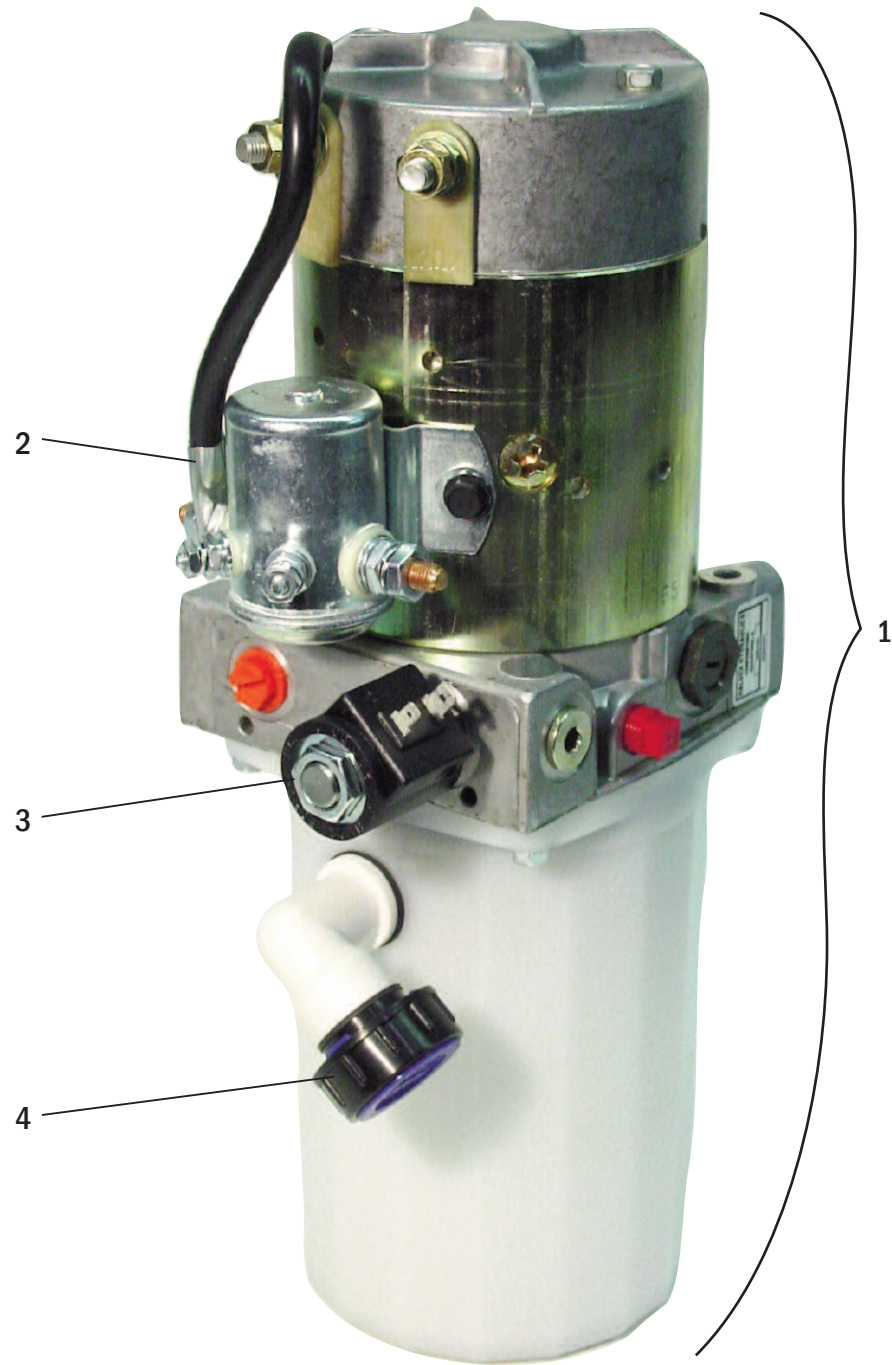

Electrical - Control Panel

Electrical - Control Panel

Item	Part No.	Description
1	YL 524148473	Red Battery connector, red
2	YL 585098300-R	Controller, renewed
	YL 585098300-C	Core deposit
3	YL 500863104	Ignition switch, w/2 keys
4	YL 500863106	Keys, Set of 2
5	YL 580026708	Battery discharge indicator, with MDI
6	YL 504450730	Fuse, 150A
	YL 524163968	Fuse, 175 A (not used) (not shown)
7	YL 505972528	Fuse, 5 A
8	YL 524143269	Horn, Safe-T-Alert, 2000 Series, 12-24V dc, 102 DB

Handle Assembly - Control Arm

Handle Assembly - Control Arm

Item	Part No.	Description
1	YL 524143951	Steer arm
2	YL 524149338	Gas spring
3	YL 580031999	Pin
4	YL 272027800	Steer arm pin, 2 required
5	YL 272006400	Washer
6	YL 580013974	Brake switch w/harness
7	YL 524149326	Bumper, 2 required
8	YL 272106000	Bolt
9	YL 580002500	Clamp
10	YL 900014292	Cap screw
11	YL 449021001	Washer
12	YL 449022016	Lockwasher
13	YL 524144586	Cap screw
14	YL 580046976	Control handle wiring harness

Control Handle Assembly

Control Handle Assembly

Item	Part No.	Description
1	YL 524139006	Control handle, upper
2	YL 580011989	Control handle, lower
3	YL 580025595-R	Interface board, Cold storage, Renewed
	YL 580025595-C	Core deposit
4	YL 524148521	Switch assembly
5	YL 580026824	Switch
6	YL 524139009	Horn cover
7	YL 580011991	Switch cover
8	YL 524139010	Switch cover, Turtle option
9	YL 580012969	Spring, Turtle option
10	YL 580013128	Cover
11	YL 524139007	Butterfly switch, Left Hand
12	YL 524139008	Butterfly switch, Right Hand
13	YL 580012962	Bushing
14	YL 580013106	Camshaft
15	YL 580012970	Spring
16	YL 580026296	Screw
17	YL 940004902	Washer

* Price is based upon receipt or rebuildable board.
Customer may supply board for turnaround service.

Hydraulic Power Unit

Hydraulic Power Unit

Item	Part No.	Description
1	YL 580025912	Hydraulic power unit
2	YL 518818835	Solenoid
3	YL 580012673	Solenoid valve
4	YL 580015604	Breather
5	YL 524149215	Lift cylinder
6	YL 524151086	Lift cylinder seal kit