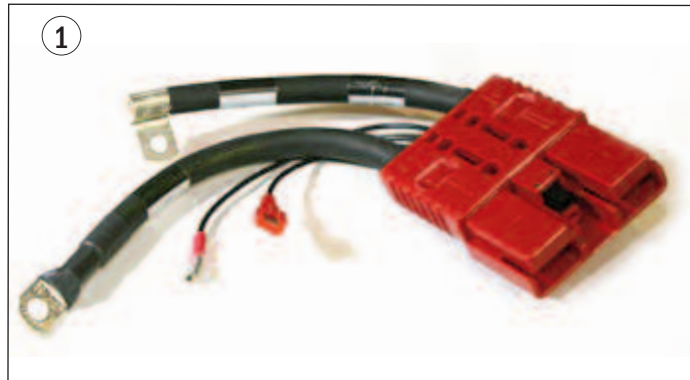

YL 524148750-A
Load Wheel Assembly
w/Bearings and String Guards

Electrical - Battery Tray and Charger

Electrical - Battery Tray and Charger

Item	Part No.	Description
1	YL 580029671	Battery charger, 15A, 120AC \$
2	YL 524148828	Battery Tray assembly
3	YL 524174528	Battery cover and tray assembly
4	YL 524149774	Battery cover knob

Electrical - Control Panel

Electrical - Control Panel

Item	Part No.	Description
1	YL 524148473	Red Battery connector, red
2	YL 585098300-R	Controller, renewed
	YL 585098300-C	Core deposit
3	YL 500863104	Ignition switch, w/2 keys
4	YL 500863106	Keys, Set of 2
5	YL 580026708	Battery discharge indicator, with MDI
6	YL 504450730	Fuse, 150A
	YL 524163968	Fuse, 175 A (not used) (not shown)
7	YL 505972528	Fuse, 5 A
8	YL 524143269	Horn, Safe-T-Alert, 2000 Series, 12-24V dc, 102 DB