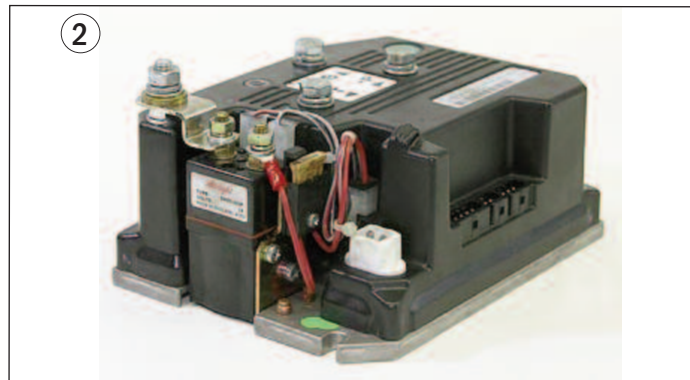

YL 524148750-A
Load Wheel Assembly
w/Bearings and String Guards

Electrical - Battery Tray and Charger

Electrical - Battery Tray and Charger

Item	Part No.	Description
1	YL 580029671	Battery charger, 15A, 120AC \$
2	YL 524148828	Battery Tray assembly
3	YL 524174528	Battery cover and tray assembly
4	YL 524149774	Battery cover knob

Electrical - Control Panel

Electrical - Control Panel

Item	Part No.	Description
1	YL 524148473	Red Battery connector, red
2	YL 585098300-R	Controller, renewed
	YL 585098300-C	Core deposit
3	YL 500863104	Ignition switch, w/2 keys
4	YL 500863106	Keys, Set of 2
5	YL 580026708	Battery discharge indicator, with MDI
6	YL 504450730	Fuse, 150A
	YL 524163968	Fuse, 175 A (not used) (not shown)
7	YL 505972528	Fuse, 5 A
8	YL 524143269	Horn, Safe-T-Alert, 2000 Series, 12-24V dc, 102 DB