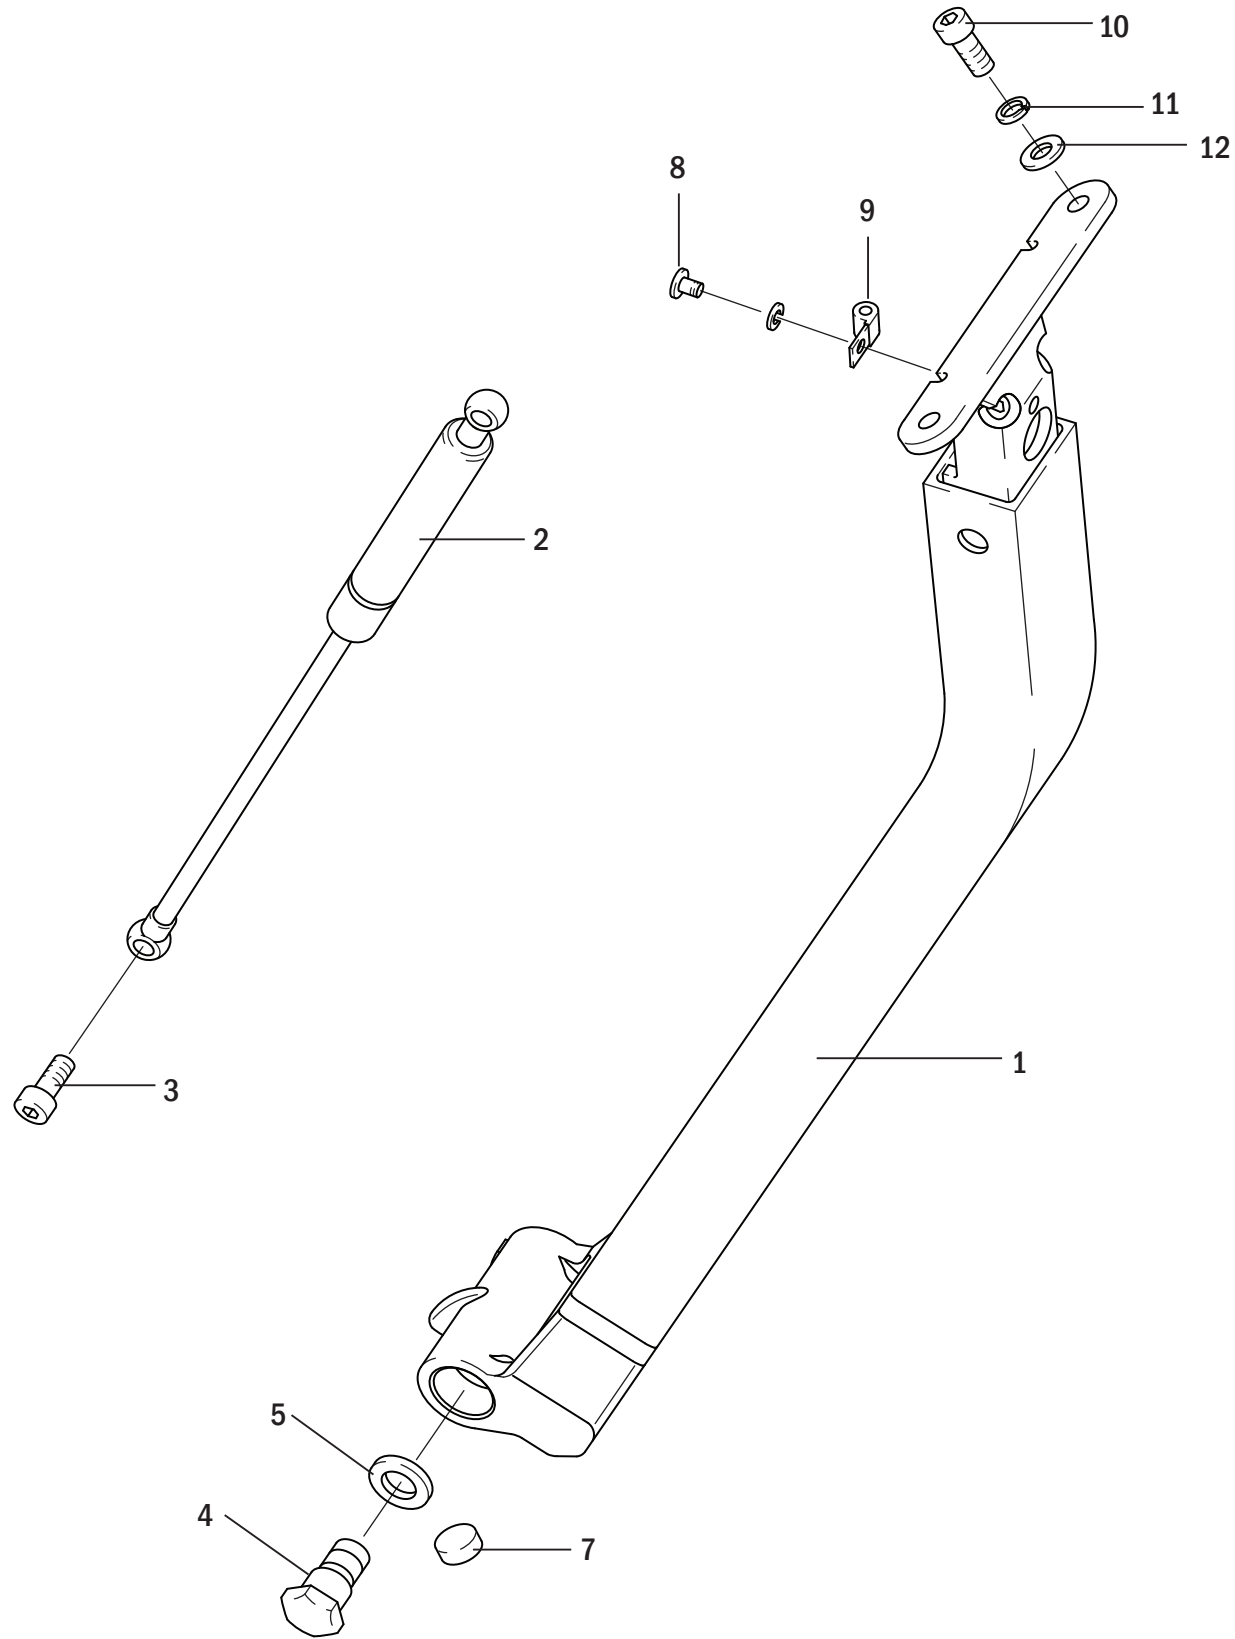

Drive Unit and Brake Assembly

Drive Unit and Brake Assembly

Item	Part No.	Description	Application
1	YL 520012800	Sleeve	
2	YL 940800905	Locknut	
3	YL 940801905	Lockwasher	
4	YL 524149333	Seal	
5	YL 580032520	Tapered bearing	
6	YL 580033251	Bearing cup (not used)	
	HY 163971	Bearing cup	
7	YL 580033250	Bearing cone (not used)	
	HY 174230	Bearing cone	
8	YL 524148583	Brake assembly	
9	YL 502389911	Woodruff key	
10	YL 524158214	Key	
11		See Motor Section	
12	YL 272015100	Bushing	
13	YL 055076400	Bearing cup	
	YL 060235200	Bearing cone	
14	YL 506566500	Drive axle	
15		See Quick Wheel Lookup pages 4 and 5	
16	YL 524144502	Motor cover	Right hand
	YL 524144503	Motor cover	Left hand

Handle Assembly - Control Arm

Handle Assembly - Control Arm

Item	Part No.	Description
1	YL 524143951	Steer arm
2	YL 524149338	Gas spring
3	YL 580031999	Pin
4	YL 272027800	Steer arm pin, 2 required
5	YL 272006400	Washer
6	YL 580013974	Brake switch w/harness
7	YL 524149326	Bumper, 2 required
8	YL 272106000	Bolt
9	YL 580002500	Clamp
10	YL 900014292	Cap screw
11	YL 449021001	Washer
12	YL 449022016	Lockwasher
13	YL 524144586	Cap screw
14	YL 580046976	Control handle wiring harness