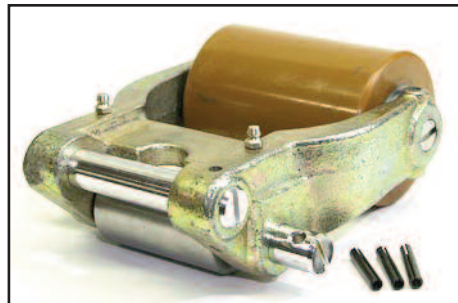

YL 524148750-A1
Load Wheel Assembly
w/Bearings and String Guards

YL 150118854
Load Wheel Assembly w/String
Guards and Axle

YL 524142925
Poly Drive Tire w/Hub

YL 524142926
Rubber Drive Tire w/Hub

YL 524143966
Complete Riser and Load Wheel
Assembly

YL 524148750-A
Load Wheel Assembly
w/Bearings and String Guards

Electrical - Battery Tray and Charger

Electrical - Battery Tray and Charger

Item	Part No.	Description
1	YL 580029671	Battery charger, 15A, 120AC \$
2	YL 524148828	Battery Tray assembly
3	YL 524174528	Battery cover and tray assembly
4	YL 524149774	Battery cover knob