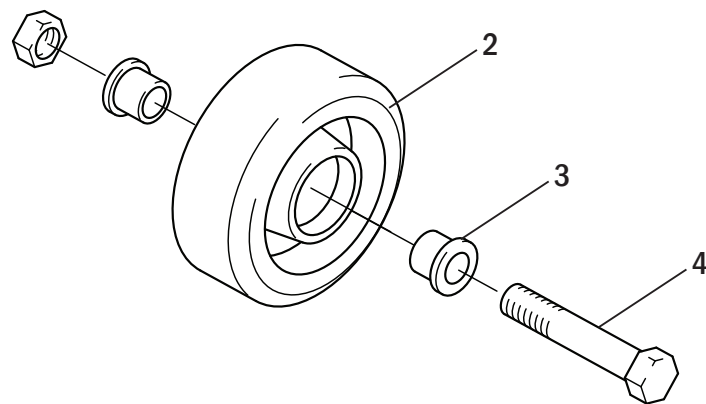

Frame & Undercarriage - Caster Assembly

Frame & Undercarriage - Caster Assembly

Item	Part No.	Description	Application
1	YL 580023164	Caster assembly	
2	YL 524149213	Wheel assembly, Incl. bearings	
3	YL 524149643	Bushing	
4	YL 524149495	Axle, bolts and nuts